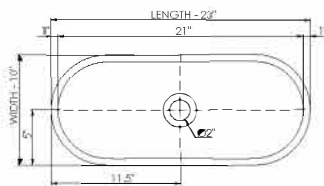

DADOquartz®

pacifica large basin

wide-edge

Basin Detail:

Size (l) x (w) x (h):

Top to waste:

Overflow:

Waste diameter:

Weight:

Mounting:

Material:

Basin Specs:

23.0" x 10.0" x 5.5"

4.5"

No overflow

2.0"