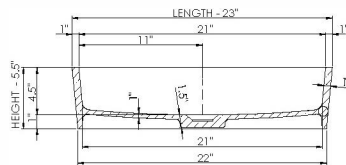

DADOquartz®

pacifica large basin

wide-edge

Basin Detail:

Size (l) x (w) x (h):

Top to waste:

Overflow:

Waste diameter:

Weight:

Mounting:

Material:

Basin Specs:

23.0" x 10.0" x 5.5"

4.5"

No overflow

2.0"