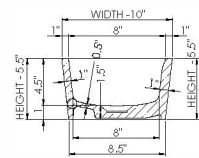

DADOquartz®

pacifica large basin

wide-edge

Basin Detail:

Size (l) x (w) x (h):

Top to waste:

Overflow:

Waste diameter:

Weight:

Mounting:

Material:

Basin Specs:

23.0" x 10.0" x 5.5"

4.5"

No overflow

2.0"