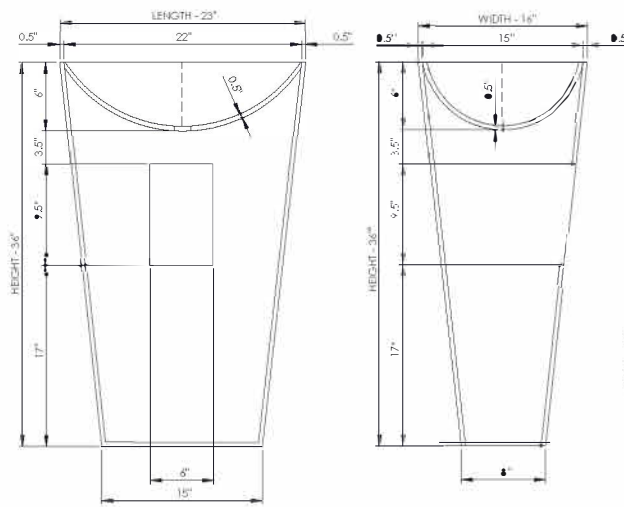

DADOquartz®

morgane pedestal basin

pedestal

Basin Detail:

Size (l) x (w) x (h):
Top to waste:
Overflow:
Waste diameter:
Weight:
Plumbing access:

Material:

Basin Specs:

23.0" x 16.0" x 36.0"
6.0"
No overflow
2.0"
55.0 LB
Back & bottom
6.0" diameter
DADOquartz®