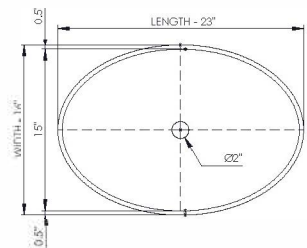

DADOquartz®

morgane pedestal basin

pedestal

Basin Detail:

Size (l) x (w) x (h):
Top to waste:
Overflow:
Waste diameter:
Weight:
Plumbing access:

Material:

Basin Specs:

23.0" x 16.0" x 36.0"
6.0"
No overflow
2.0"
55.0 LB
Back & bottom
6.0" diameter
DADOquartz®