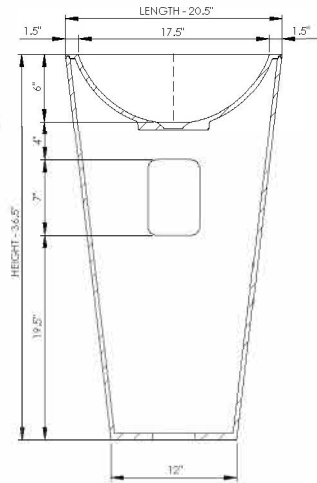

DADOquartz®

lana pedestal basin

pedestal

Basin Detail:

Size (l) x (w) x (h):
Top to waste:
Overflow:
Waste diameter:
Weight:
Plumbing access:
Material:

Basin Specs:

20.5" x 20.5" x 36.5"
6.0"
No overflow
2.0"
65.0 LBS
Back & bottom
7.0" diameter
DADOquartz®