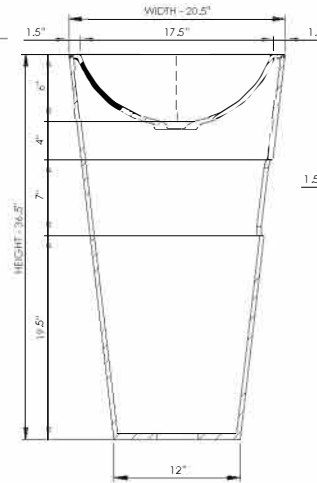

DADOquartz®

lana pedestal basin

pedestal

Basin Detail:

Size (l) x (w) x (h):
Top to waste:
Overflow:
Waste diameter:
Weight:
Plumbing access:
Material:

Basin Specs:

20.5" x 20.5" x 36.5"
6.0"
No overflow
2.0"
65.0 LBS
Back & bottom
7.0" diameter
DADOquartz®