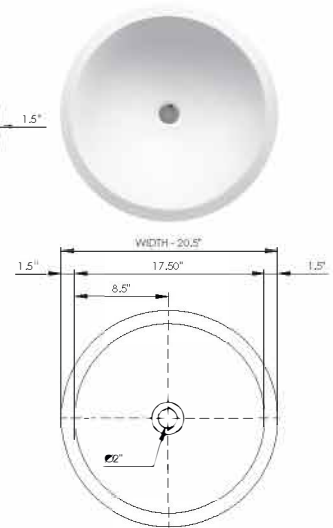

DADOquartz®

lana pedestal basin

pedestal

Basin Detail:

Size (l) x (w) x (h):
Top to waste:
Overflow:
Waste diameter:
Weight:
Plumbing access:
Material:

Basin Specs:

20.5" x 20.5" x 36.5"
6.0"
No overflow
2.0"
65.0 LBS
Back & bottom
7.0" diameter
DADOquartz®