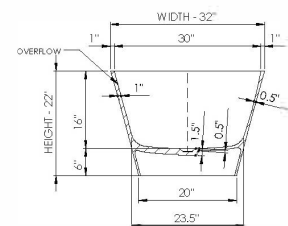

DADOquartz®

laguna bathtub

thin-edge

Bathtub Detail:

Size (l) x (w) x (h):

Water capacity:

Overflow:

Maximum water level:

Inside floor area:

Waste diameter:

Weight:

Material:

Bathtub Specs:

63.0" x 32.0" x 22.0"

65.0 GAL

Internal overflow

13.0" - 16.0"

38.5" x 23.5"

2.0"

155.0 LBS

DADOquartz®

Color:

● Matte White

● Polished White