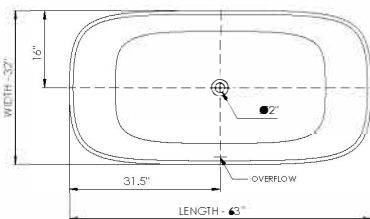

DADOquartz®

laguna bathtub

thin-edge

Bathtub Detail:

Size (l) x (w) x (h):

Water capacity:

Overflow:

Maximum water level:

Inside floor area:

Waste diameter:

Weight:

Material:

Bathtub Specs:

63.0" x 32.0" x 22.0"

65.0 GAL

Internal overflow

13.0" - 16.0"

38.5" x 23.5"

2.0"

155.0 LBS

DADOquartz®

Color:

● Matte White

● Polished White