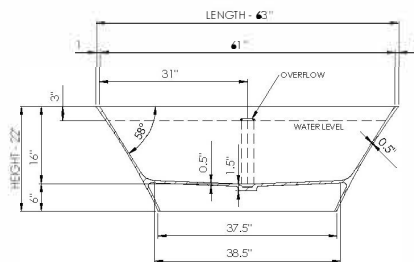

DADOquartz®

laguna bathtub

thin-edge

Bathtub Detail:

Size (l) x (w) x (h):

Water capacity:

Overflow:

Maximum water level:

Inside floor area:

Waste diameter:

Weight:

Material:

Bathtub Specs:

63.0" x 32.0" x 22.0"

65.0 GAL

Internal overflow

13.0" - 16.0"

38.5" x 23.5"

2.0"

155.0 LBS

DADOquartz®

Color:

● Matte White

● Polished White