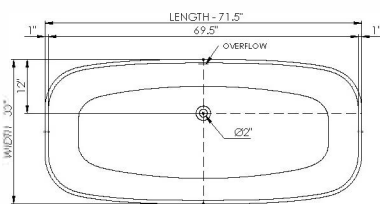

DADOquartz®

jenna
bathtub

thin-edge

Bathtub Detail:

Size (l) x (w) x (h):

Water capacity:

Overflow:

Maximum water level:

Inside floor area:

Waste diameter:

Weight:

Material:

Bathtub Specs:

71.5" x 33.0" x 20.0"

85.0 GAL

Internal overflow

12.5" - 15.5"

62.0" x 26.5"

2.0"

190.0 LBS

DADOquartz®

Color:

● Matte White

● Polished White