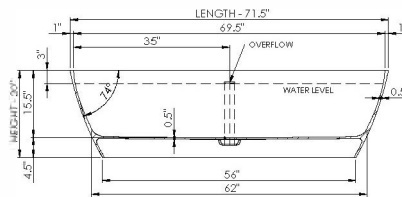

DADOquartz®

jenna
bathtub

thin-edge

Bathtub Detail:

Size (l) x (w) x (h):

Water capacity:

Overflow:

Maximum water level:

Inside floor area:

Waste diameter:

Weight:

Material:

Bathtub Specs:

71.5" x 33.0" x 20.0"

85.0 GAL

Internal overflow