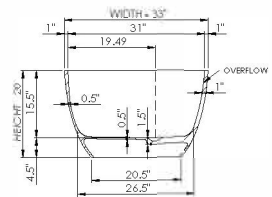

DADOquartz®

jenna
bathtub

thin-edge

Bathtub Detail:

Size (l) x (w) x (h):

Water capacity:

Overflow:

Maximum water level:

Inside floor area:

Waste diameter:

Weight:

Material:

Bathtub Specs:

71.5" x 33.0" x 20.0"

85.0 GAL

Internal overflow

12.5" - 15.5"

62.0" x 26.5"

2.0"

190.0 LBS

DADOquartz®

Color:

● Matte White

● Polished White