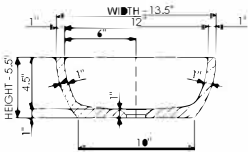

## jenna basin

wide-edge

**Basin Detail:**

Size (l) x (w) x (h):  
Top to waste:  
Overflow:  
Waste diameter:  
Weight:  
Mounting:  
Material:

**Basin Specs:**

22.5" x 13.5" x 5.5"  
4.5"  
No overflow  
2.0"  
25.0 LBS  
Counter-top /  
Under-mount  
DADOquartz®