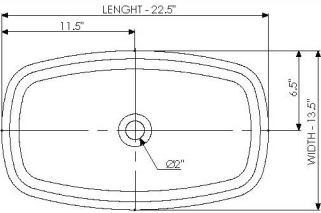

## jenna basin

wide-edge

**Basin Detail:**

Size (l) x (w) x (h):  
Top to waste:  
Overflow:  
Waste diameter:  
Weight:  
Mounting:  
Material:

**Basin Specs:**

22.5" x 13.5" x 5.5"  
4.5"  
No overflow  
2.0"  
25.0 LBS  
Counter-top /  
Under-mount  
DADOquartz®