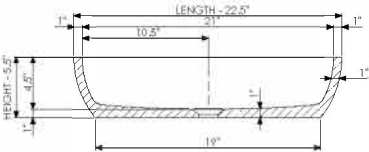

## jenna basin

wide-edge

**Basin Detail:**

Size (l) x (w) x (h):  
Top to waste:  
Overflow:  
Waste diameter:  
Weight:  
Mounting:  
Material:

**Basin Specs:**

22.5" x 13.5" x 5.5"  
4.5"  
No overflow  
2.0"  
25.0 LBS  
Counter-top /  
Under-mount  
DADOquartz®