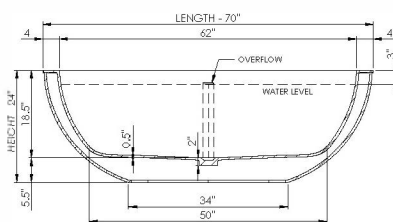

DADOquartz®

gracelynn
bathtub

wide-edge

**Bathtub Detail:**

Size (l) x (w) x (h):

Water capacity:

Overflow:

Maximum water level:

Inside floor area:

Waste diameter:

Weight:

Material:

Bathtub Specs:

70.0" x 31.0" x 24.0"

85.0 GAL

Internal overflow