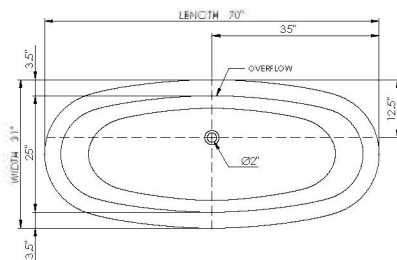

DADOquartz®

gracelynn
bathtub

wide-edge

**Bathtub Detail:**

Size (l) x (w) x (h):

Water capacity:

Overflow:

Maximum water level:

Inside floor area:

Waste diameter:

Weight:

Material:

Bathtub Specs:

70.0" x 31.0" x 24.0"

85.0 GAL

Internal overflow