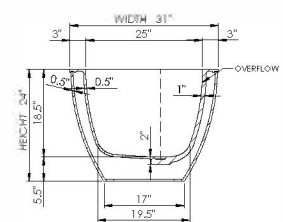

DADOquartz®

gracelynn
bathtub

wide-edge

**Bathtub Detail:**

Size (l) x (w) x (h):

Water capacity:

Overflow:

Maximum water level:

Inside floor area:

Waste diameter:

Weight:

Material:

Bathtub Specs:

70.0" x 31.0" x 24.0"

85.0 GAL

Internal overflow