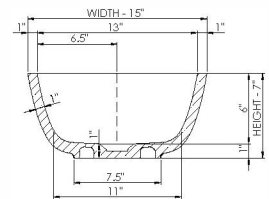

DADOquartz®

genevieve
basin

wide-edge

Basin Detail:

Size (l) x (w) x (h):
Top to waste:
Overflow:
Waste diameter:
Weight:
Mounting:

Material:

Basin Specs:

23.0" x 15.0" x 7.0"
6.0"
No overflow
2.0"
25.0 LBS
Counter-top