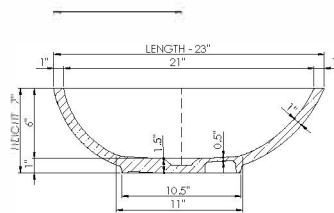

DADOquartz®

genevieve
basin

wide-edge

Basin Detail:

Size (l) x (w) x (h):
Top to waste:
Overflow:
Waste diameter:
Weight:
Mounting:

Material:

Basin Specs:

23.0" x 15.0" x 7.0"
6.0"
No overflow
2.0"
25.0 LBS
Counter-top