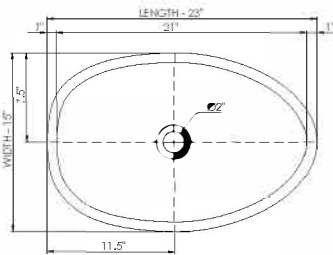

DADOquartz®

genevieve
basin

wide-edge

Basin Detail:

Size (l) x (w) x (h):
Top to waste:
Overflow:
Waste diameter:
Weight:
Mounting:

Material:

Basin Specs:

23.0" x 15.0" x 7.0"
6.0"
No overflow
2.0"
25.0 LBS
Counter-top