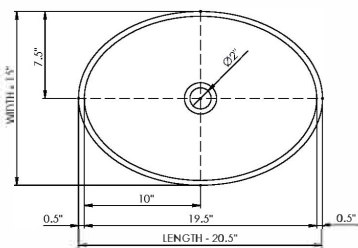

DADOquartz®

arvia basin

wide-edge

Basin Detail:

Size (l) x (w) x (h):

Top to waste:

Overflow:

Waste diameter:

Weight:

Mounting:

Material:

Basin Specs:

20.5" x 15.0" x 4.5"

4.0"

No overflow

2.0"