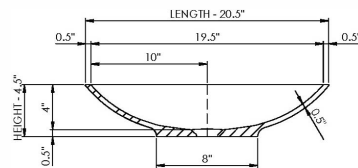

DADOquartz®

arvia basin

wide-edge

Basin Detail:

Size (l) x (w) x (h):

Top to waste:

Overflow:

Waste diameter:

Weight:

Mounting:

Material:

Basin Specs:

20.5" x 15.0" x 4.5"

4.0"

No overflow

2.0"