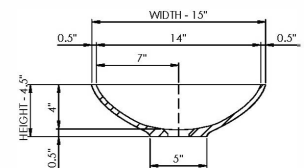

DADOquartz®

arvia basin

wide-edge

Basin Detail:

Size (l) x (w) x (h):

Top to waste:

Overflow:

Waste diameter:

Weight:

Mounting:

Material:

Basin Specs:

20.5" x 15.0" x 4.5"

4.0"

No overflow

2.0"