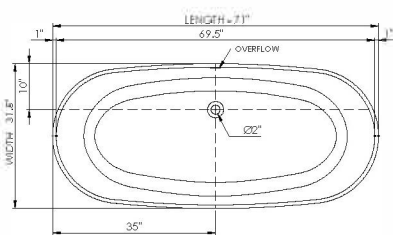

DADOquartz®

marina bathtub

thin-edge

Bathtub Detail:

Size (l) x (w) x (h):

Water capacity:

Overflow:

Maximum water level:

Inside floor area:

Waste diameter:

Weight:

Material:

Bathtub Specs:

71.0" x 31.5" x 23.5"

95.0 GAL

Internal overflow

15.0" - 18.0"

57.0" x 26.0"

2.0"

210.0 LBS

DADOquartz®

Color:

● Matte White

● Polished White