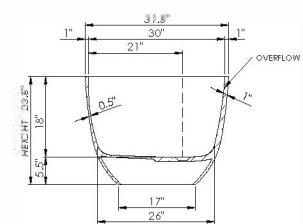

DADOquartz®

marina bathtub

thin-edge

Bathtub Detail:

Size (l) x (w) x (h):

Water capacity:

Overflow:

Maximum water level:

Inside floor area:

Waste diameter:

Weight:

Material:

Bathtub Specs:

71.0" x 31.5" x 23.5"

95.0 GAL

Internal overflow

15.0" - 18.0"

57.0" x 26.0"

2.0"

210.0 LBS

DADOquartz®

Color:

● Matte White

● Polished White