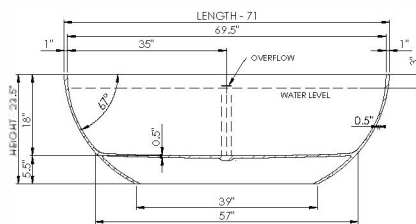

DADOquartz®

marina bathtub

thin-edge

Bathtub Detail:

Size (l) x (w) x (h):

Water capacity:

Overflow:

Maximum water level:

Inside floor area:

Waste diameter:

Weight:

Material:

Bathtub Specs:

71.0" x 31.5" x 23.5"

95.0 GAL

Internal overflow

15.0" - 18.0"

57.0" x 26.0"

2.0"

210.0 LBS

DADOquartz®

Color:

● Matte White

● Polished White