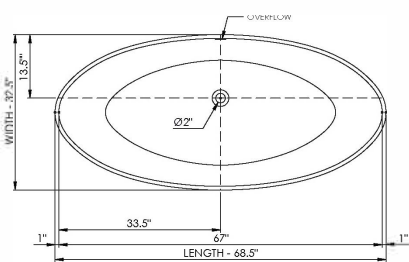

DADOquartz®

kendra bathtub

thin-edge

Bathtub Detail:

Size (l) x (w) x (h):

Water capacity:

Overflow:

Maximum water level:

Inside floor area:

Waste diameter:

Weight:

Material:

Bathtub Specs:

68.5" x 32.5" x 20.5"

70.0 GAL

Internal overflow

12.0" - 15.0"

51.0" x 26.0"

175.0 LBS

DADOquartz®

Color:

○ Matte White

○ Polished White

● Matte Black