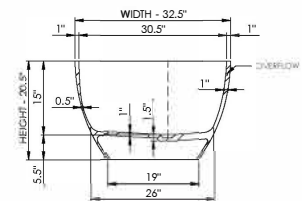

DADOquartz®

kendra bathtub

thin-edge

Bathtub Detail:

Size (l) x (w) x (h):

Water capacity:

Overflow:

Maximum water level:

Inside floor area:

Waste diameter:

Weight:

Material:

Bathtub Specs:

68.5" x 32.5" x 20.5"

70.0 GAL

Internal overflow

12.0" - 15.0"

51.0" x 26.0"

175.0 LBS

DADOquartz®

Color:

○ Matte White

○ Polished White

● Matte Black