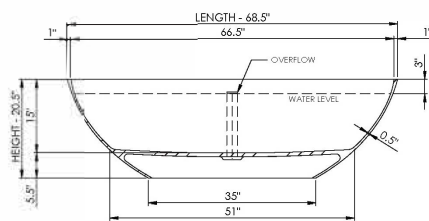

DADOquartz®

kendra bathtub

thin-edge

Bathtub Detail:

Size (l) x (w) x (h):

Water capacity:

Overflow:

Maximum water level:

Inside floor area:

Waste diameter:

Weight:

Material:

Bathtub Specs:

68.5" x 32.5" x 20.5"

70.0 GAL

Internal overflow

12.0" - 15.0"

51.0" x 26.0"

175.0 LBS

DADOquartz®

Color:

○ Matte White

○ Polished White

● Matte Black