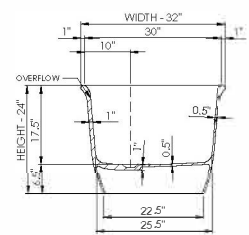

DADOquartz®

brooke
bathtub

thin-edge

Bathtub Detail:

Size (l) x (w) x (h):
Water capacity:
Overflow:
Maximum water level:
Inside floor area:
Waste diameter:
Weight:
Material:

Bathtub Specs:

65.0" x 32.0" x 24.0"
80.0 GAL
Internal overflow
14.5" - 17.5"
50.0" x 25.5"
2.0"
155.0 LBS
DADOquartz®