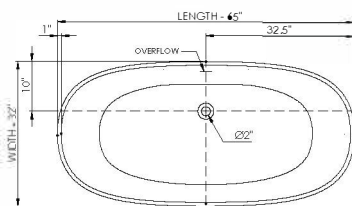

DADOquartz®

brooke
bathtub

thin-edge

Bathtub Detail:

Size (l) x (w) x (h):
Water capacity:
Overflow:
Maximum water level:
Inside floor area:
Waste diameter:
Weight:
Material:

Bathtub Specs:

65.0" x 32.0" x 24.0"
80.0 GAL
Internal overflow
14.5" - 17.5"
50.0" x 25.5"
2.0"
155.0 LBS
DADOquartz®