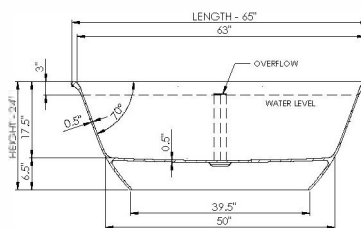

DADOquartz®

brooke
bathtub

thin-edge

Bathtub Detail:

Size (l) x (w) x (h):
Water capacity:
Overflow:
Maximum water level:
Inside floor area:
Waste diameter:
Weight:
Material:

Bathtub Specs:

65.0" x 32.0" x 24.0"
80.0 GAL
Internal overflow
14.5" - 17.5"
50.0" x 25.5"
2.0"
155.0 LBS
DADOquartz®